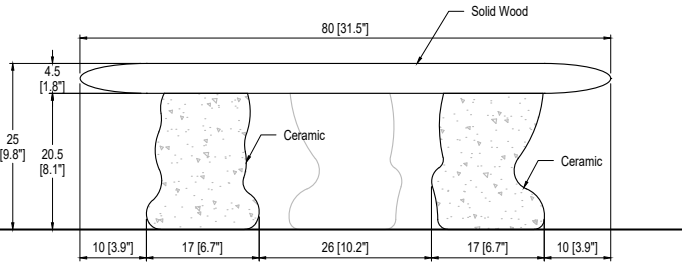

## DIMENSION

length: 47" / 120 cm  
depth: 32" / 80 cm  
height: 10" / 25 cm

# COFFEE TABLE

walnut & glazed ceramic

TOP VIEW  
Scale 1:8

FRONT VIEW  
Scale 1:8

SIDE VIEW  
Scale 1:8