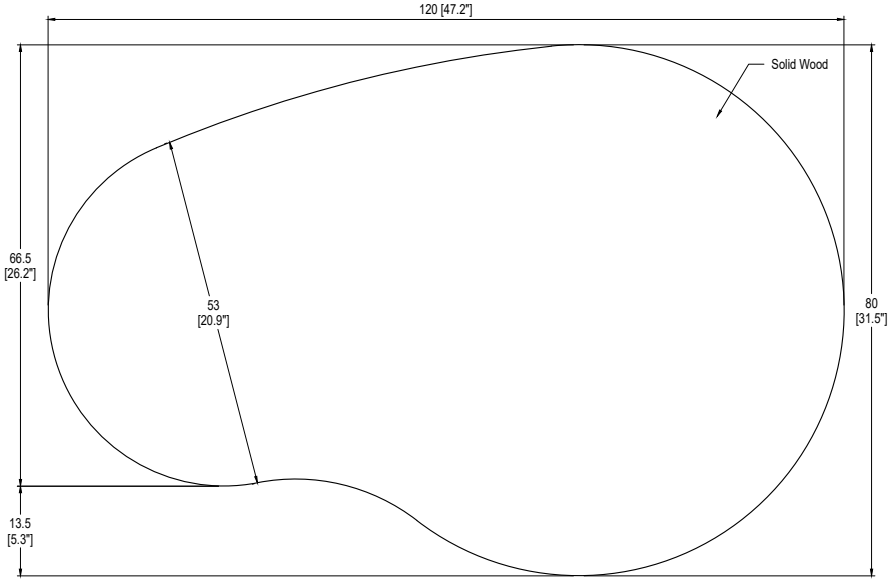

## DIMENSION

length: 47" / 120 cm  
depth: 32" / 80 cm  
height: 10" / 25 cm

## LEAD TIME

10 - 12 weeks

# COFFEE TABLE

walnut & glazed ceramic

TOP VIEW  
Scale 1:8

FRONT VIEW  
Scale 1:8

SIDE VIEW  
Scale 1:8