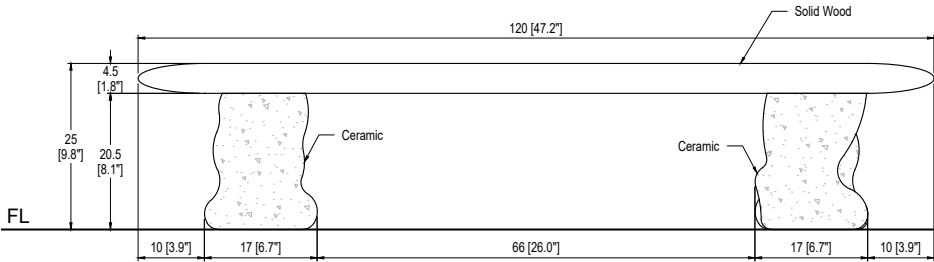

## DIMENSION

length: 47" / 120 cm  
depth: 32" / 80 cm  
height: 10" / 25 cm

# COFFEE TABLE

walnut & glazed ceramic

TOP VIEW  
Scale 1:8

FRONT VIEW  
Scale 1:8

SIDE VIEW  
Scale 1:8